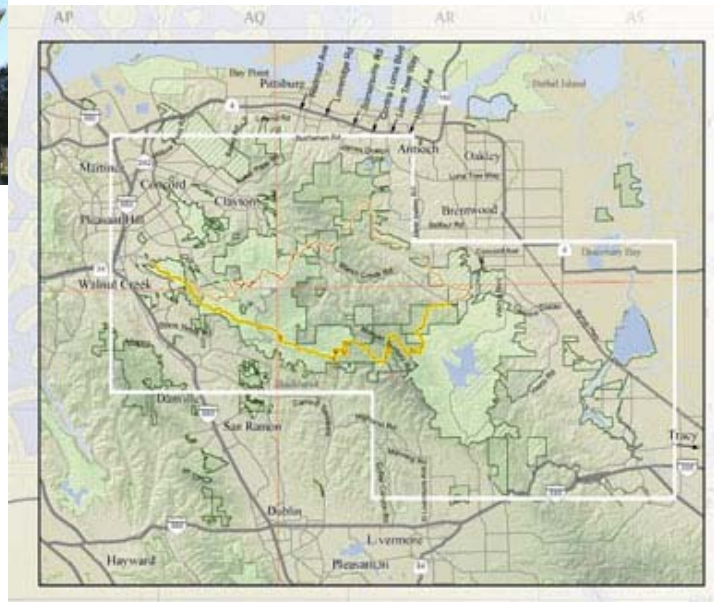

Department of Geography GIS & Cartographic Services Lab

[HOME](#) :: [ABOUT US](#) :: [SERVICES](#) :: [PRICING](#) :: [CONTACT](#)
[print this page](#) (pdf)

Map of the month:

<http://www.mapsmith.org>

The mission of the GIS and Cartographic Services Lab is to assist USF's academic community, and other organizations in the Tampa Bay region, with creating visually descriptive GIS- and mapping- related solutions that are grounded by science.
[More ->](#)

In the News:

The Lab is now open

The new GIS and Cartographic Services Lab opened for business in August 2007.
[More ->](#)

Related Links:

- [USF Geography Department](#)
- [Geographic Information System \(GIS\) Industry Information](#)
- [Cartography Resources](#)